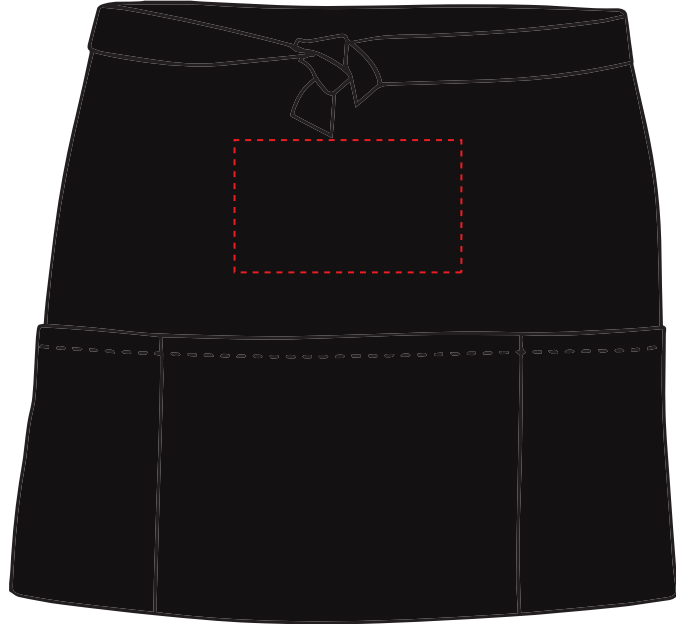

PANTONE REFERENCE(S)

The dashed line is to demonstrate print area and will not appear on your printed item

 Full Colour Printing

ARTWORK SCALE 25%

ARTWORK SCALE 100%
Max print area 90mm x 50mm

To proceed, please approve visual via the online system.

This item is available in the following colours:

Your Ref:	Quantity:	Product Code: AF0002
Our Ref:	Version: 1	Product Colour: Black

PRINTING CONCERNS: PRINT MAY DISCOLOUR

PRODUCT INFO: DUE TO THE NATURE OF THE PRODUCT THE PRINT POSITION MAY VARY BY 2 - 3 MM

PANTONE REFERENCE(S)

The dashed line is to demonstrate print area and will not appear on your printed item

 Full Colour Printing

ARTWORK SCALE 25%

ARTWORK SCALE 100%
Max print area 120mm x 70mm

To proceed, please approve visual via the online system.